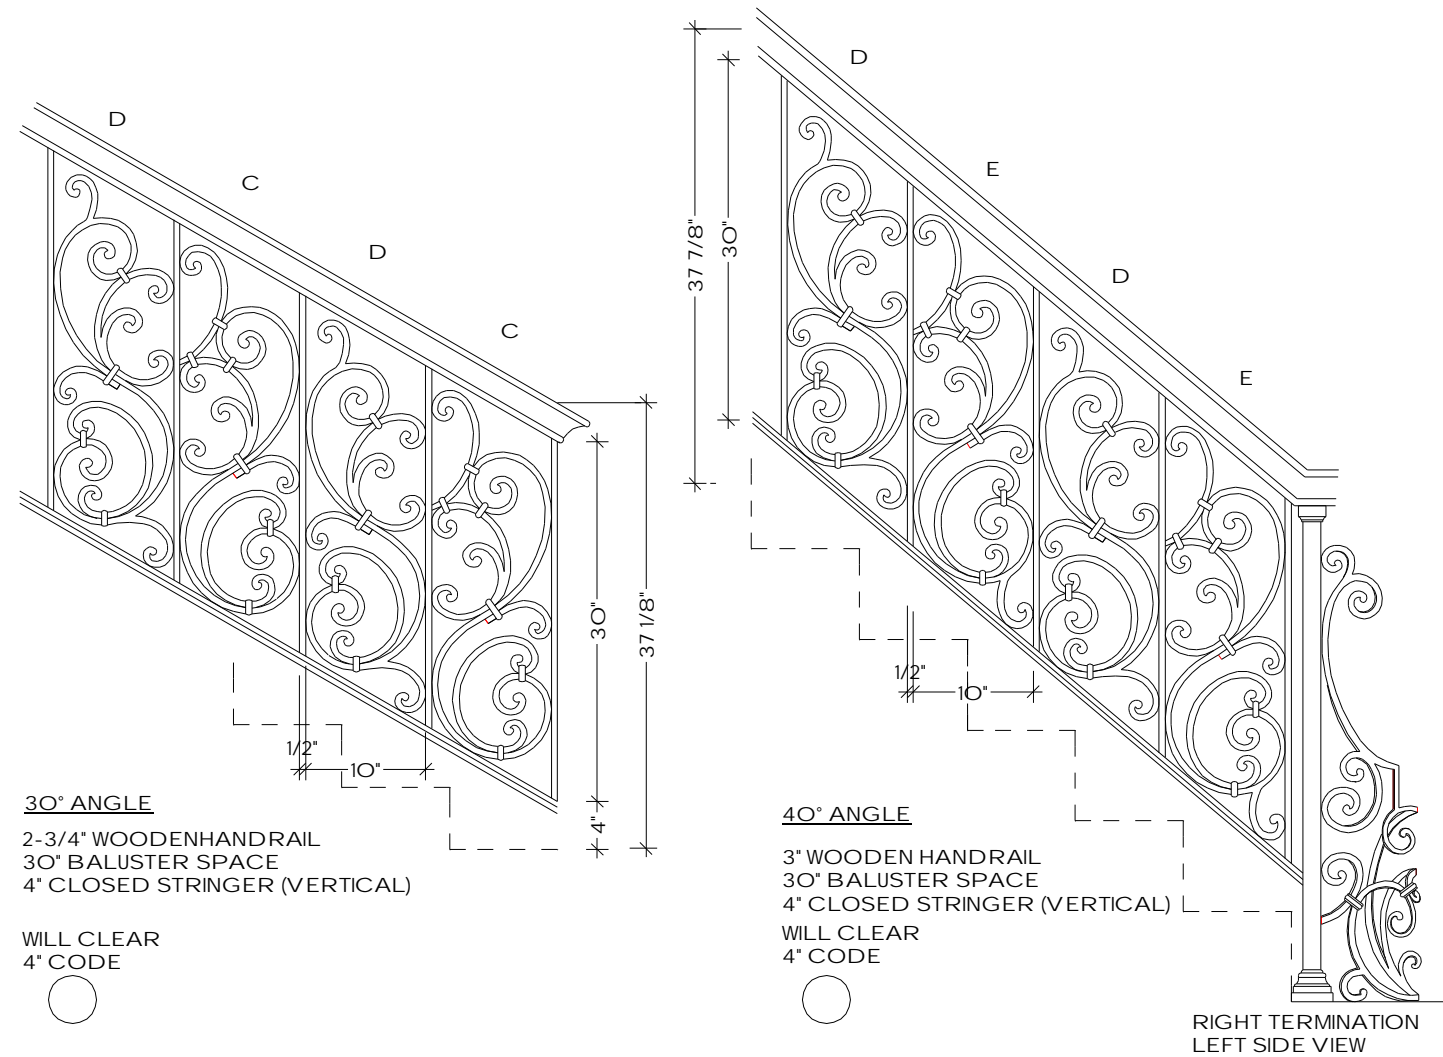

Regency Railings

Tuscany

Scale: 3/4"=1'-0"

© 1996
U.S.PATENT #5,820,111
U.S.PATENT #6,059,269

BALCONY
3" WOODEN HANDRAIL
33" BALUSTER SPACE

WILL CLEAR
4" CODE