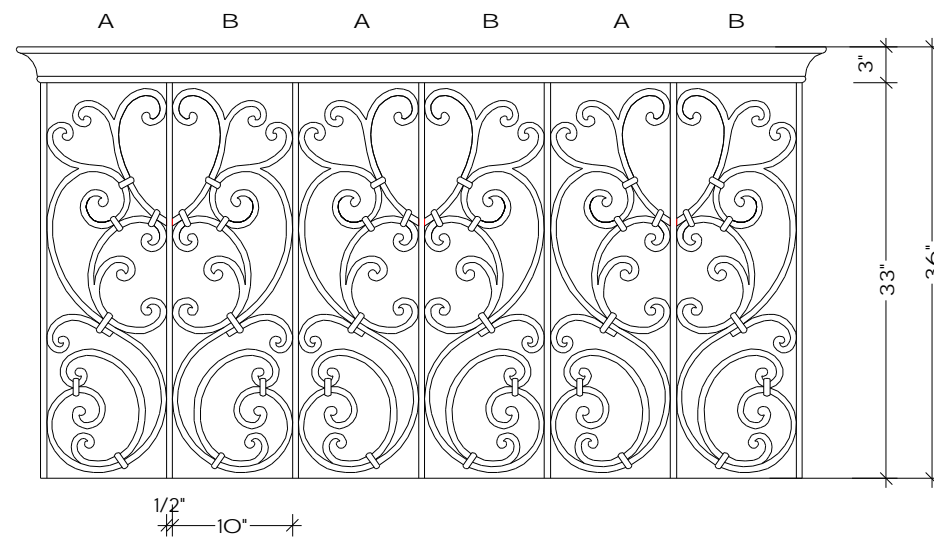

Regency Railings

Tuscany

Scale: 3/4"=1'-0"

© 1996
U.S.PATENT #5,820,111
U.S.PATENT #6,059,269

BALCONY
3" WOODEN HANDRAIL
33" BALUSTER SPACE

WILL CLEAR
4" CODE