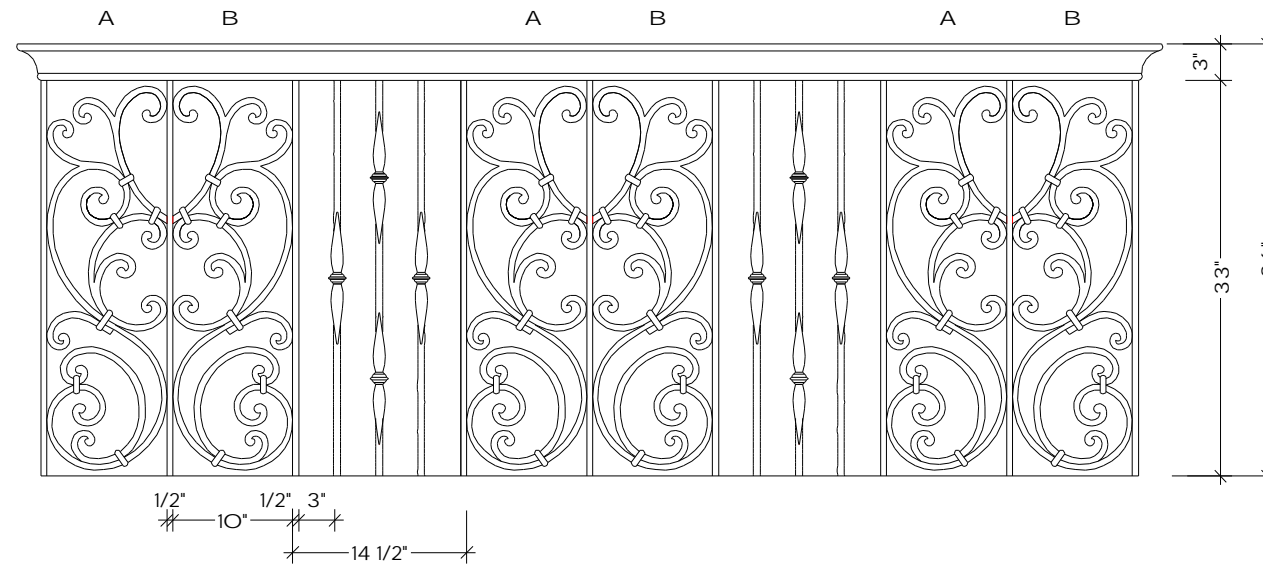

Regency Railings
Tuscany w/ verticals

Scale: 3/4"=1'-0"

© 1996
U.S. PATENT #5,820,111
U.S. PATENT #6,059,269

35° ANGLE

2-3/4" WOODEN HANDRAIL
30" BALUSTER SPACE
4" CLOSED STRINGER (VERTICAL)

WILL CLEAR
4" CODE

40° ANGLE

2-3/4" WOODEN HANDRAIL
30" BALUSTER SPACE
4" CLOSED STRINGER

WILL CLEAR
4" CODE

BALCONY

3" WOODEN HANDRAIL
33" BALUSTER SPACE

WILL CLEAR
4" CODE