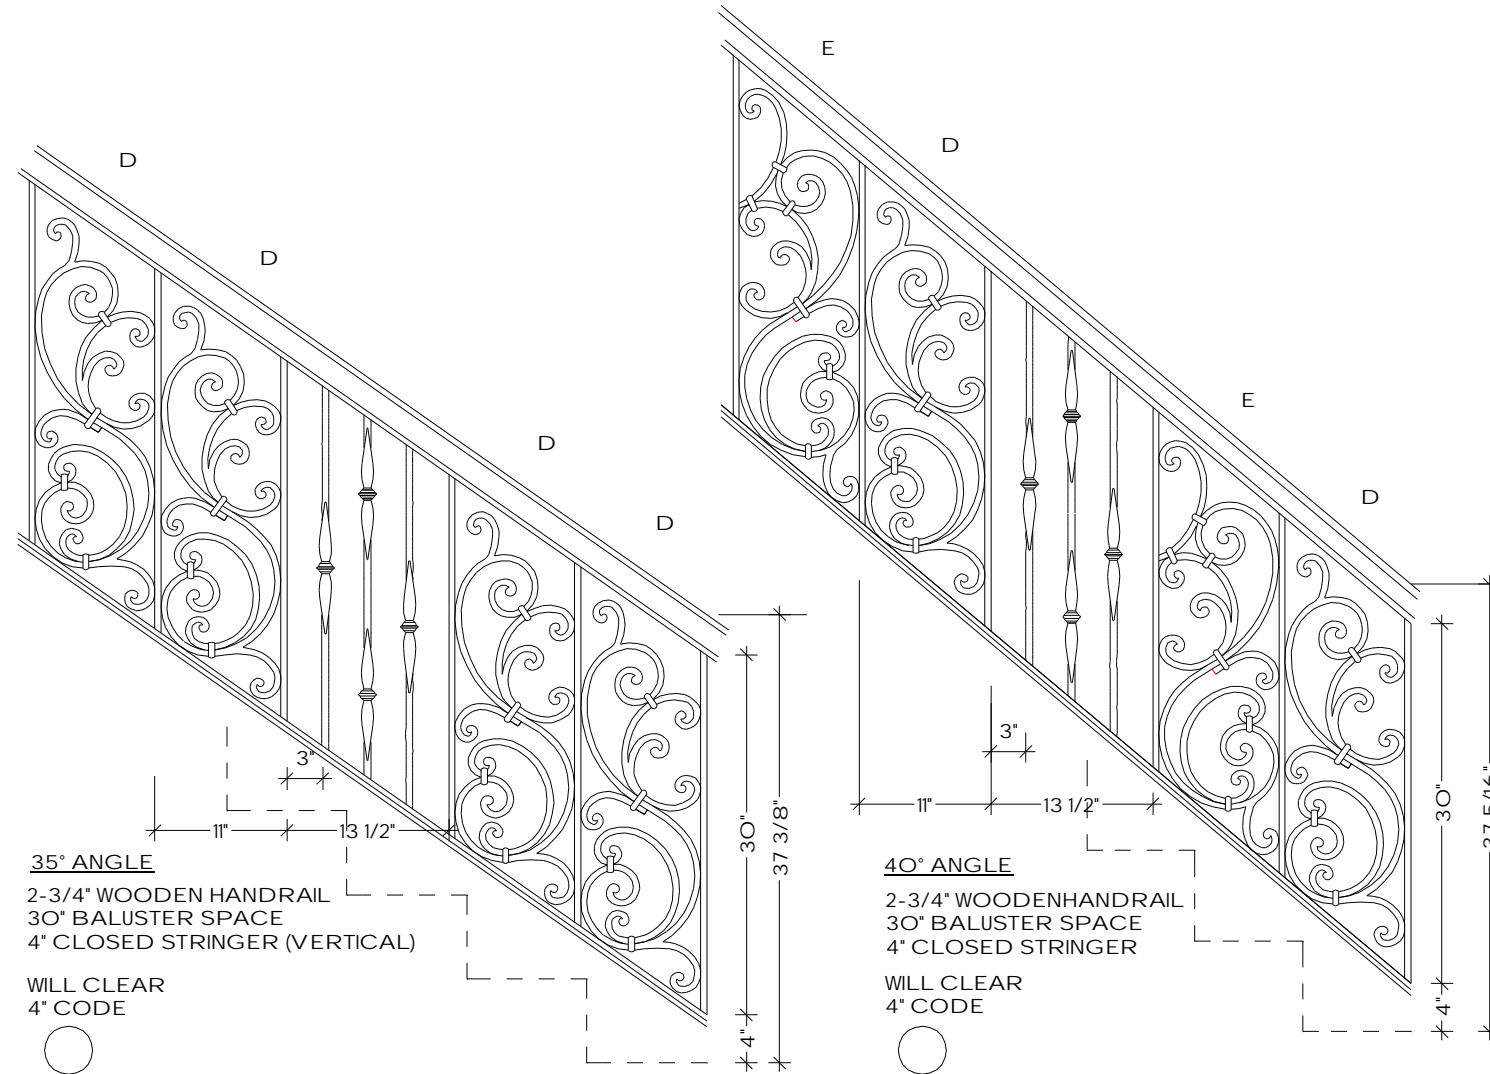

Regency Railings
Tuscany w/ verticals

Scale: 3/4"=1'-0"

© 1996
U.S. PATENT #5,820,111
U.S. PATENT #6,059,269

35° ANGLE

2-3/4" WOODEN HANDRAIL
30" BALUSTER SPACE
4" CLOSED STRINGER (VERTICAL)

WILL CLEAR
4" CODE

40° ANGLE

2-3/4" WOODEN HANDRAIL
30" BALUSTER SPACE
4" CLOSED STRINGER

WILL CLEAR
4" CODE

BALCONY

3" WOODEN HANDRAIL
33" BALUSTER SPACE

WILL CLEAR
4" CODE